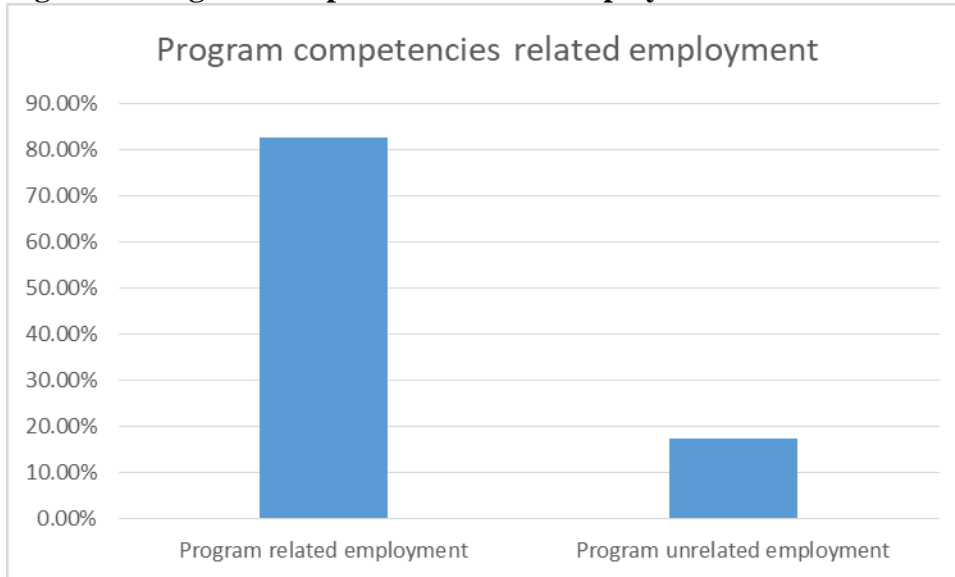

On the other hand, the employment percentage of bachelor students' alumni based on the program competencies is presented in Table 2.

**Table 2: Employment related to program competencies**

<b>Program related employment</b>	<b>Program unrelated employment</b>
82.63%	17.37%

The employment of bachelor students' alumni based on positions is presented in Table 3.

**Table 3: Employment of alumni by position**

<b>Management positions</b>	<b>Appraisers</b>	<b>Cadastral officers and land surveyors</b>	<b>Marketing and sales</b>	<b>Lecturers</b>	<b>Officials and officers</b>	<b>Others</b>
29.94%	4.19%	10.78%	5.39%	3.59%	6.59%	39.52%

The employment of alumni according to the types of companies is presented in Table 4.

Table 4: Employment of alumni according to types of companies

<b>Construction companies, land surveying companies, Facility Maintenance, Real Estate Agencies, Interior Design, and infrastructure companies</b>	<b>Related work in Municipalities, Public agencies and institutions</b>	<b>College and University</b>	<b>Banks, auditing companies, and</b>	<b>Unrelated Trading companies</b>	<b>Digital marketing, software and telecommunications</b>	<b>International organizations</b>	<b>Other sectors</b>
21.56%	14.37%	2.40%	2.40%	8.98%	1.80%	1.20%	52.69%

The diagrams of employability of alumni of ESLG are presented in Figures 1 to 4.

**Figure 1: Employability of alumni**

**Figure 2: Program competencies related employment**

**Figure 3: Employment by position**