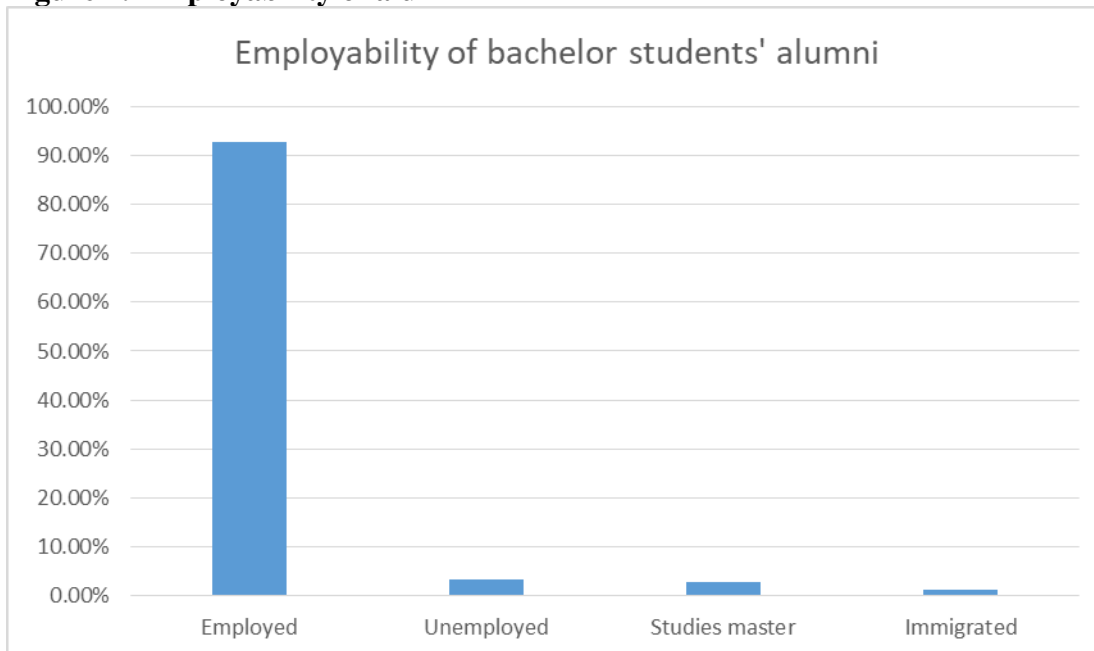

The employment of alumni according to the types of companies is presented in Table 4.

Table 4: Employment of alumni according to types of companies

Construction companies, land surveying companies, Facility Maintenance, Real Estate Agencies, Interior Design, and infrastructure companies	Related work in Municipalities, Public agencies and institutions	College and University	Banks, auditing companies, and	Unrelated Trading companies	Digital marketing, software and telecommunications	International organizations	Other sectors
21.56%	14.37%	2.40%	2.40%	8.98%	1.80%	1.20%	52.69%

The diagrams of employability of alumni of ESLG are presented in Figures 1 to 4.

Figure 1: Employability of alumni